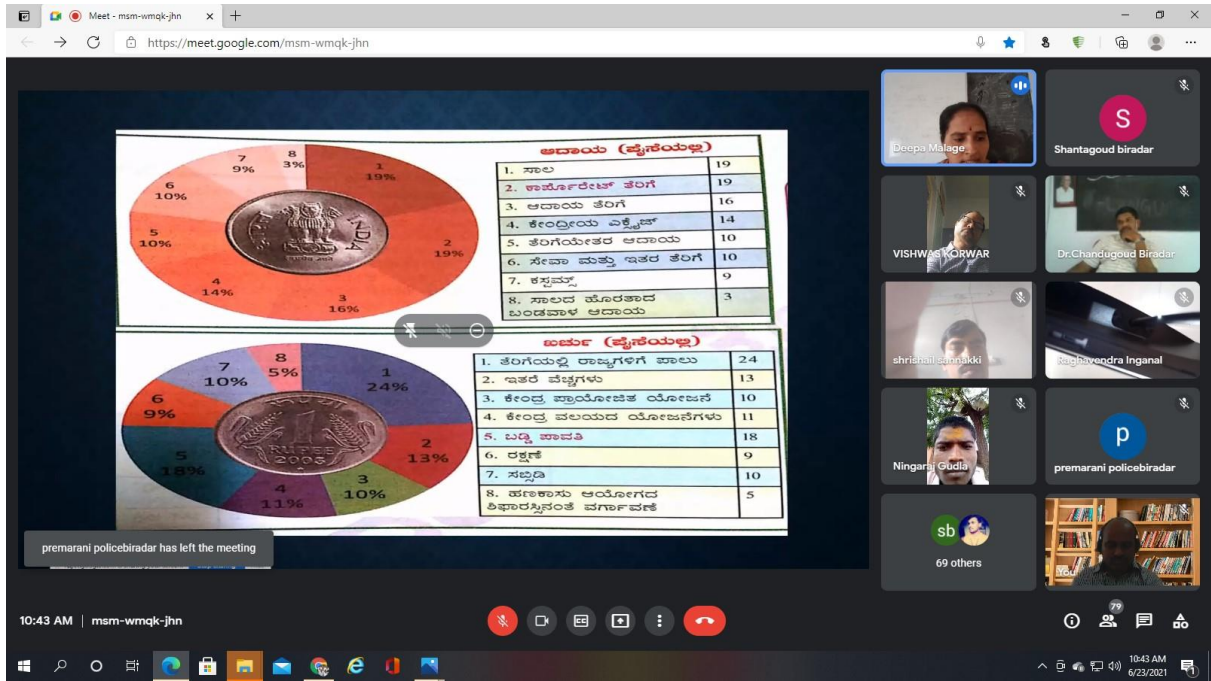

Teaching throo PPT

Sanyal
IQAC Co-ordinator,
Shri Shanteshwar Vidyavardhak Sangha,
Shri Gulabachand Ravaji Gandhi Arts,
Shri Yashavantaray Annaray Patil Commerce
and Shri Manikachand Phulachand Doshi
Science Degree College,
INDI-586209. Dist: Vijayapur.

(Signature)
Principal
Shri Shanteshwar Vidyavardhak Sangha,
Shri Gulabachand Ravaji Gandhi Arts,
Shri Yashavantaray Annaray Patil Commerce
and Shri Manikachand Phulachand Doshi
Science Degree College,
INDI-586209. Dist: Vijayapur.